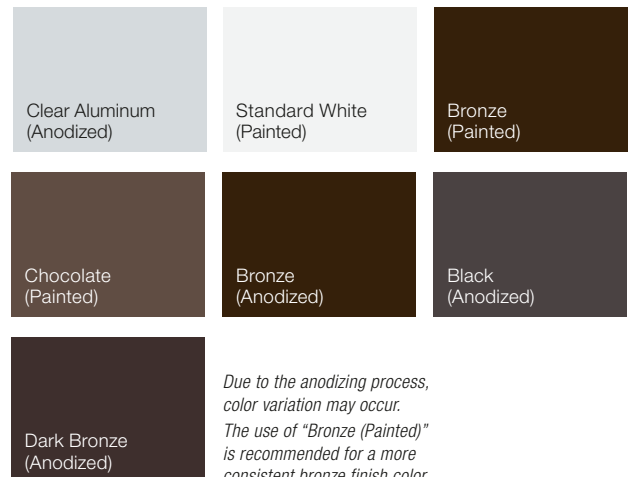

FRAME/SOLID PANEL COLOR OPTIONS

CUSTOM PAINT OPTIONS

Custom colors make Avante® garage doors personal. Choose a Color Blast® finish or RAL Powder Coating to create the perfect door. The only limit is your imagination! See your Clopay Dealer for details.